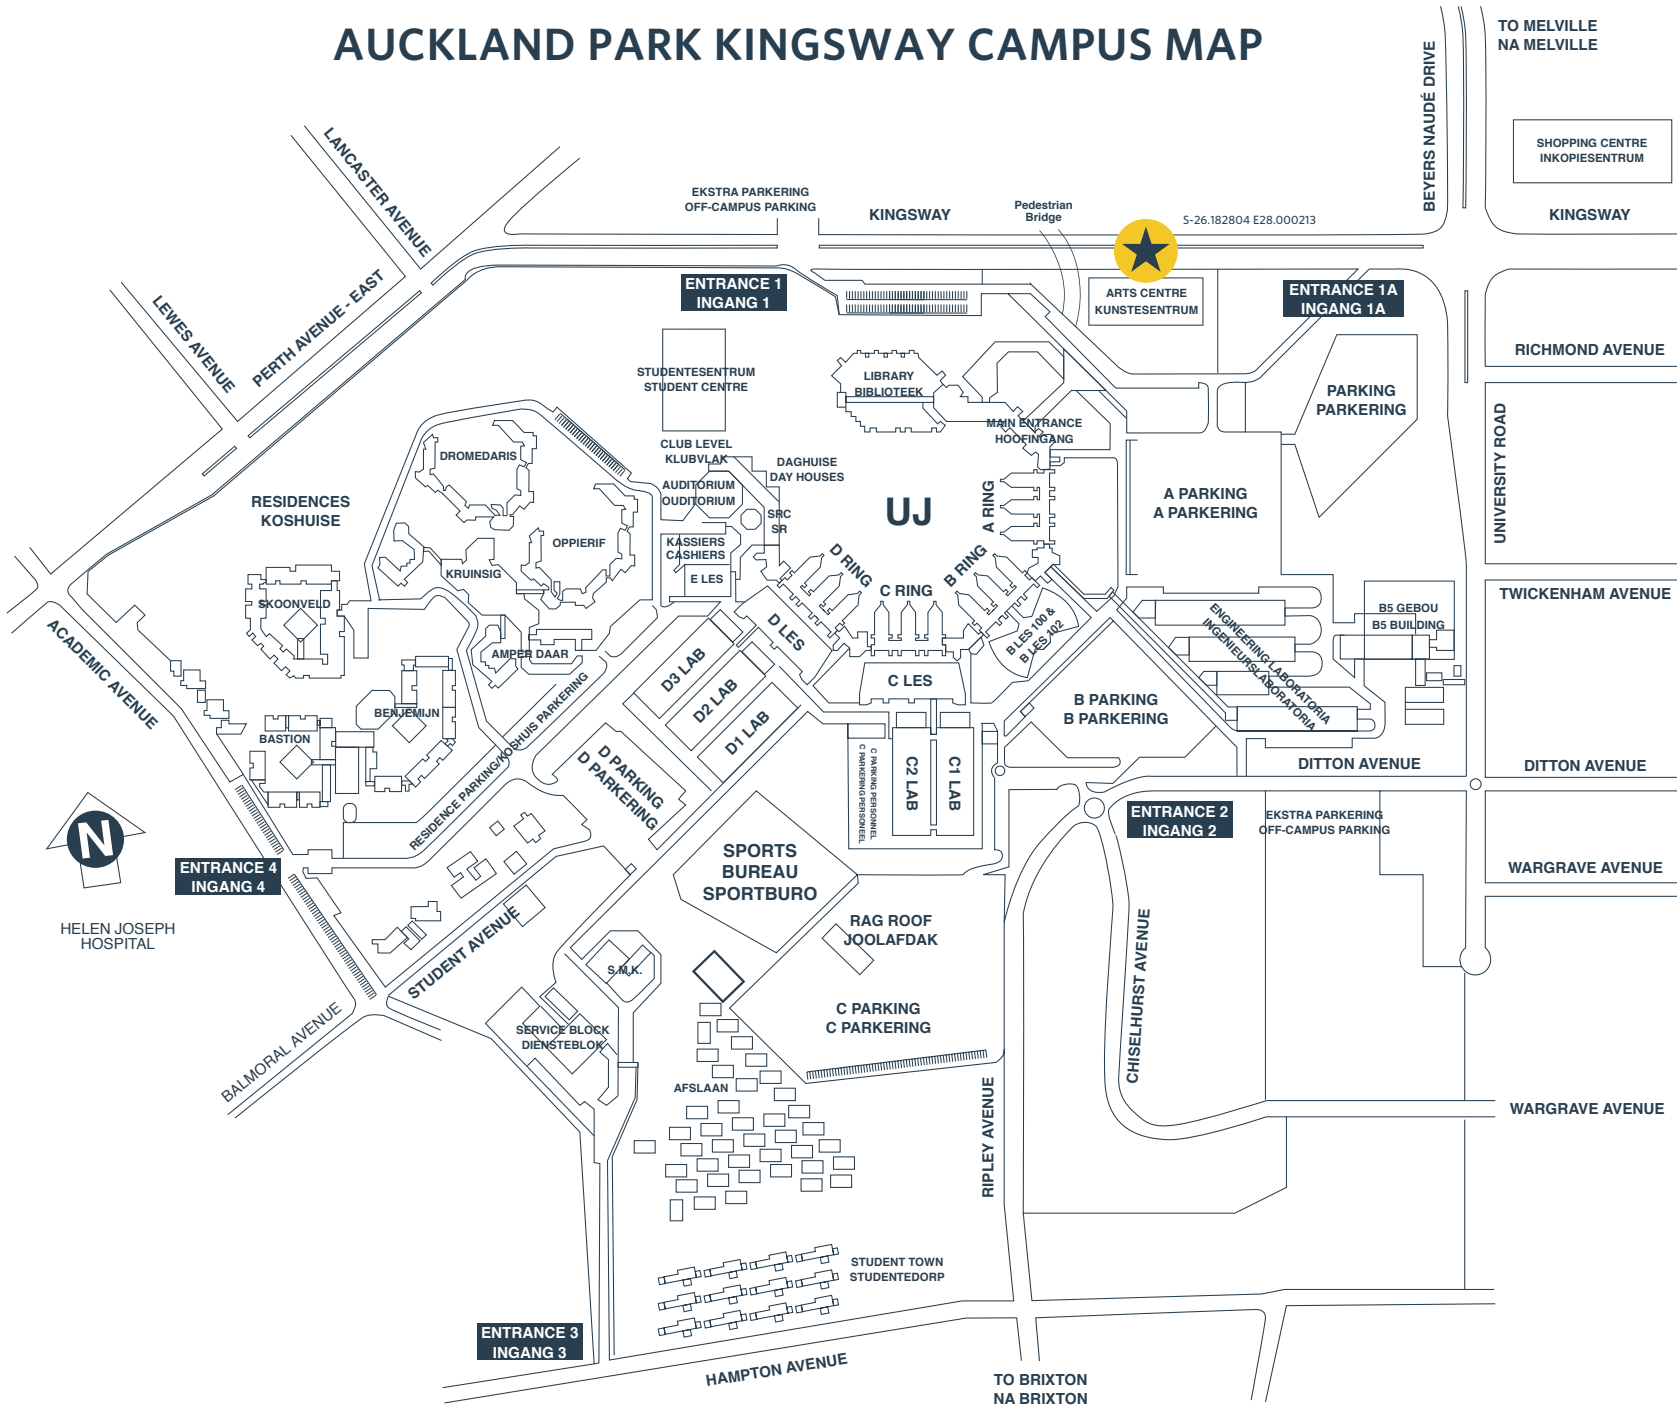

AUCKLAND PARK KINGSWAY CAMPUS MAP